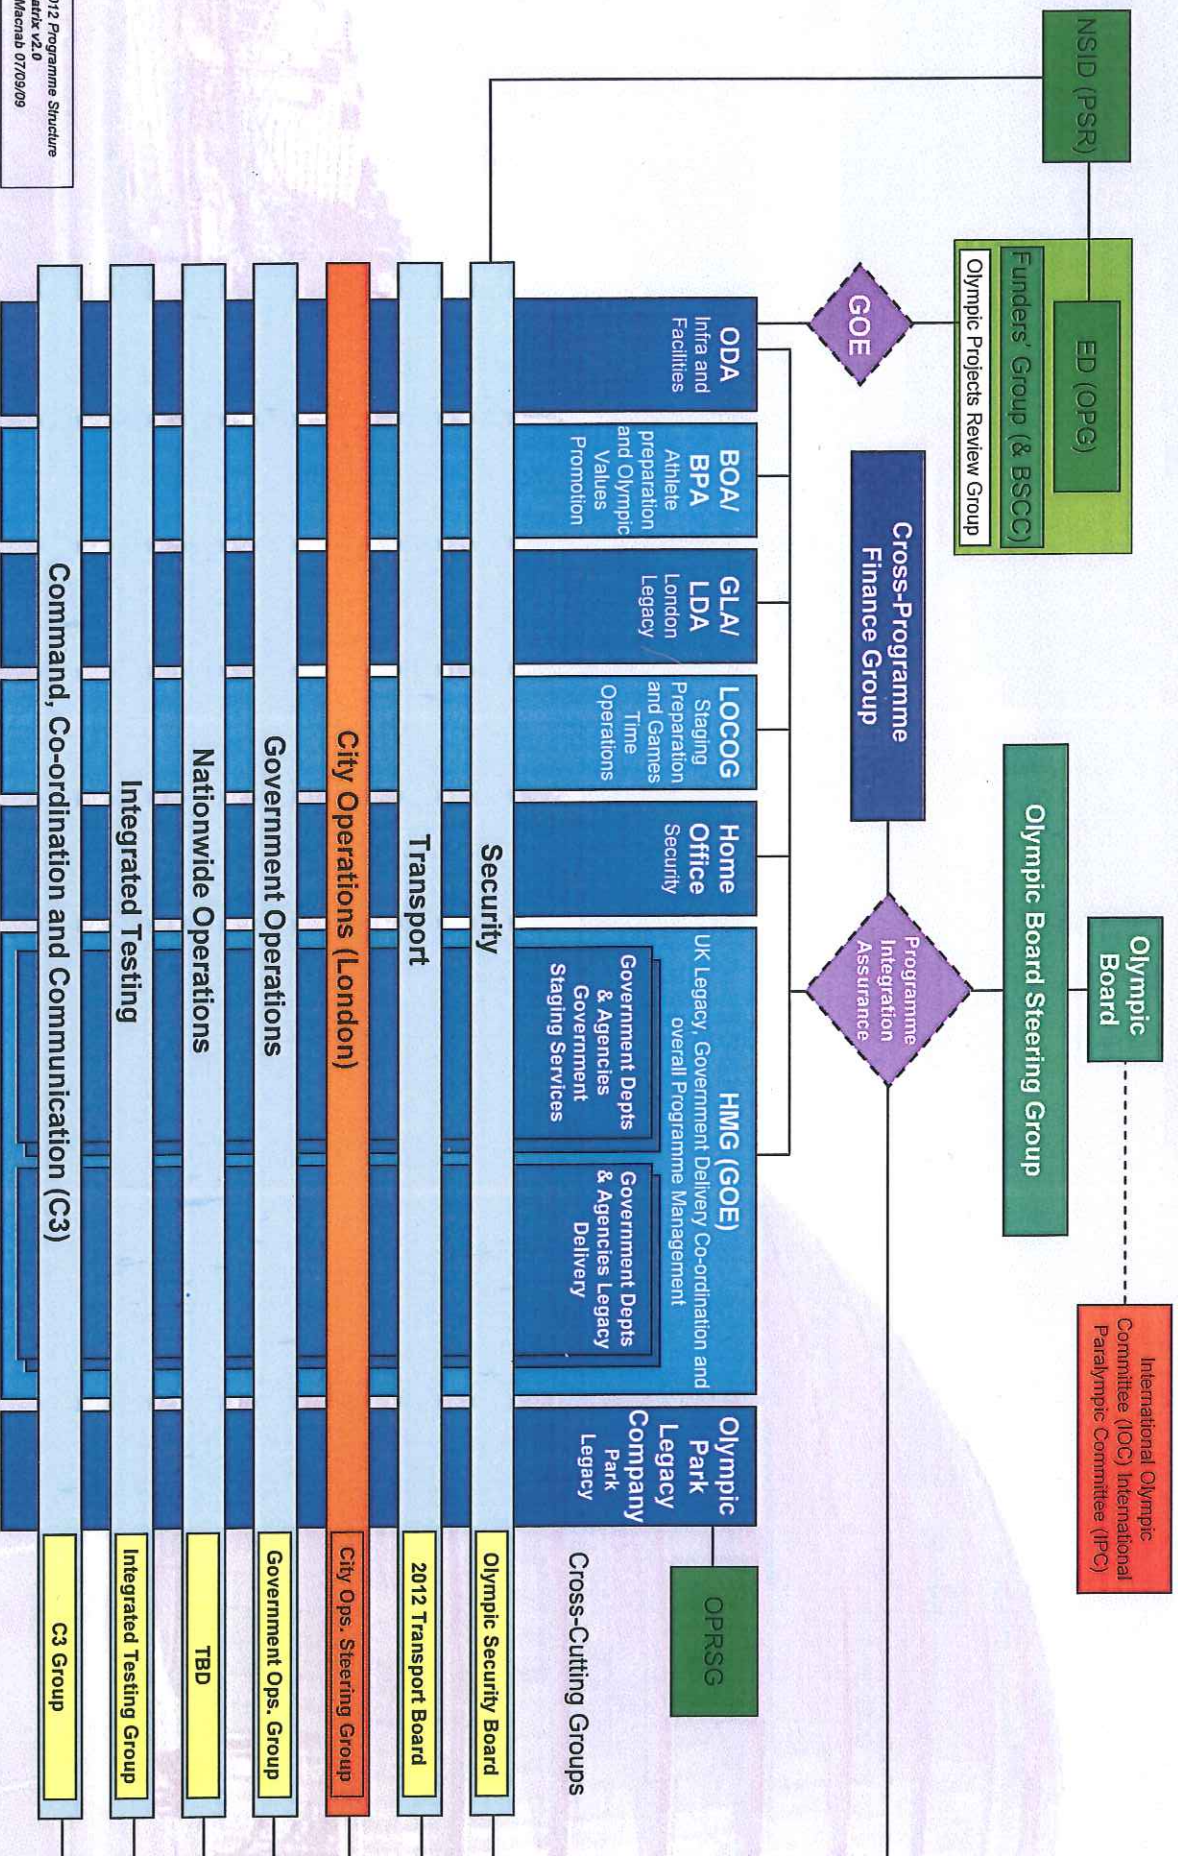

City Ops within 2012

2012 Programme Structure
Matrix v2.0
J. Macnab 07/09/09