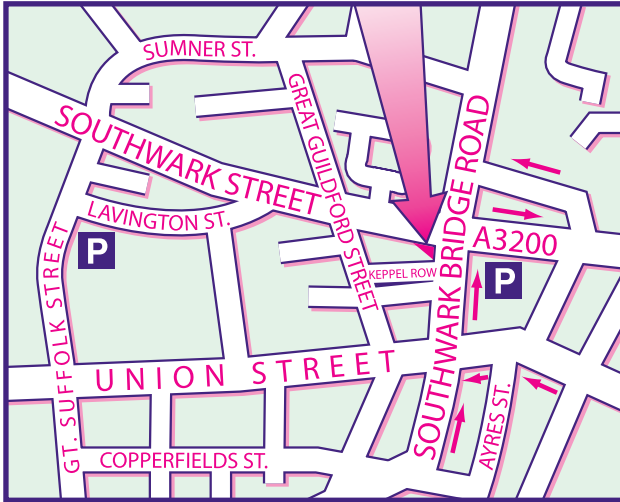

MAP INSET

Association of
London Government

Association of London Government
59½ Southwark Street, London SE1 0AL

The nearest tube is London Bridge and it will save time if you take the Borough High Street exit, which is five minutes walk away from the offices.

Bus routes RV1, 381, N343 and 344 all stop nearby